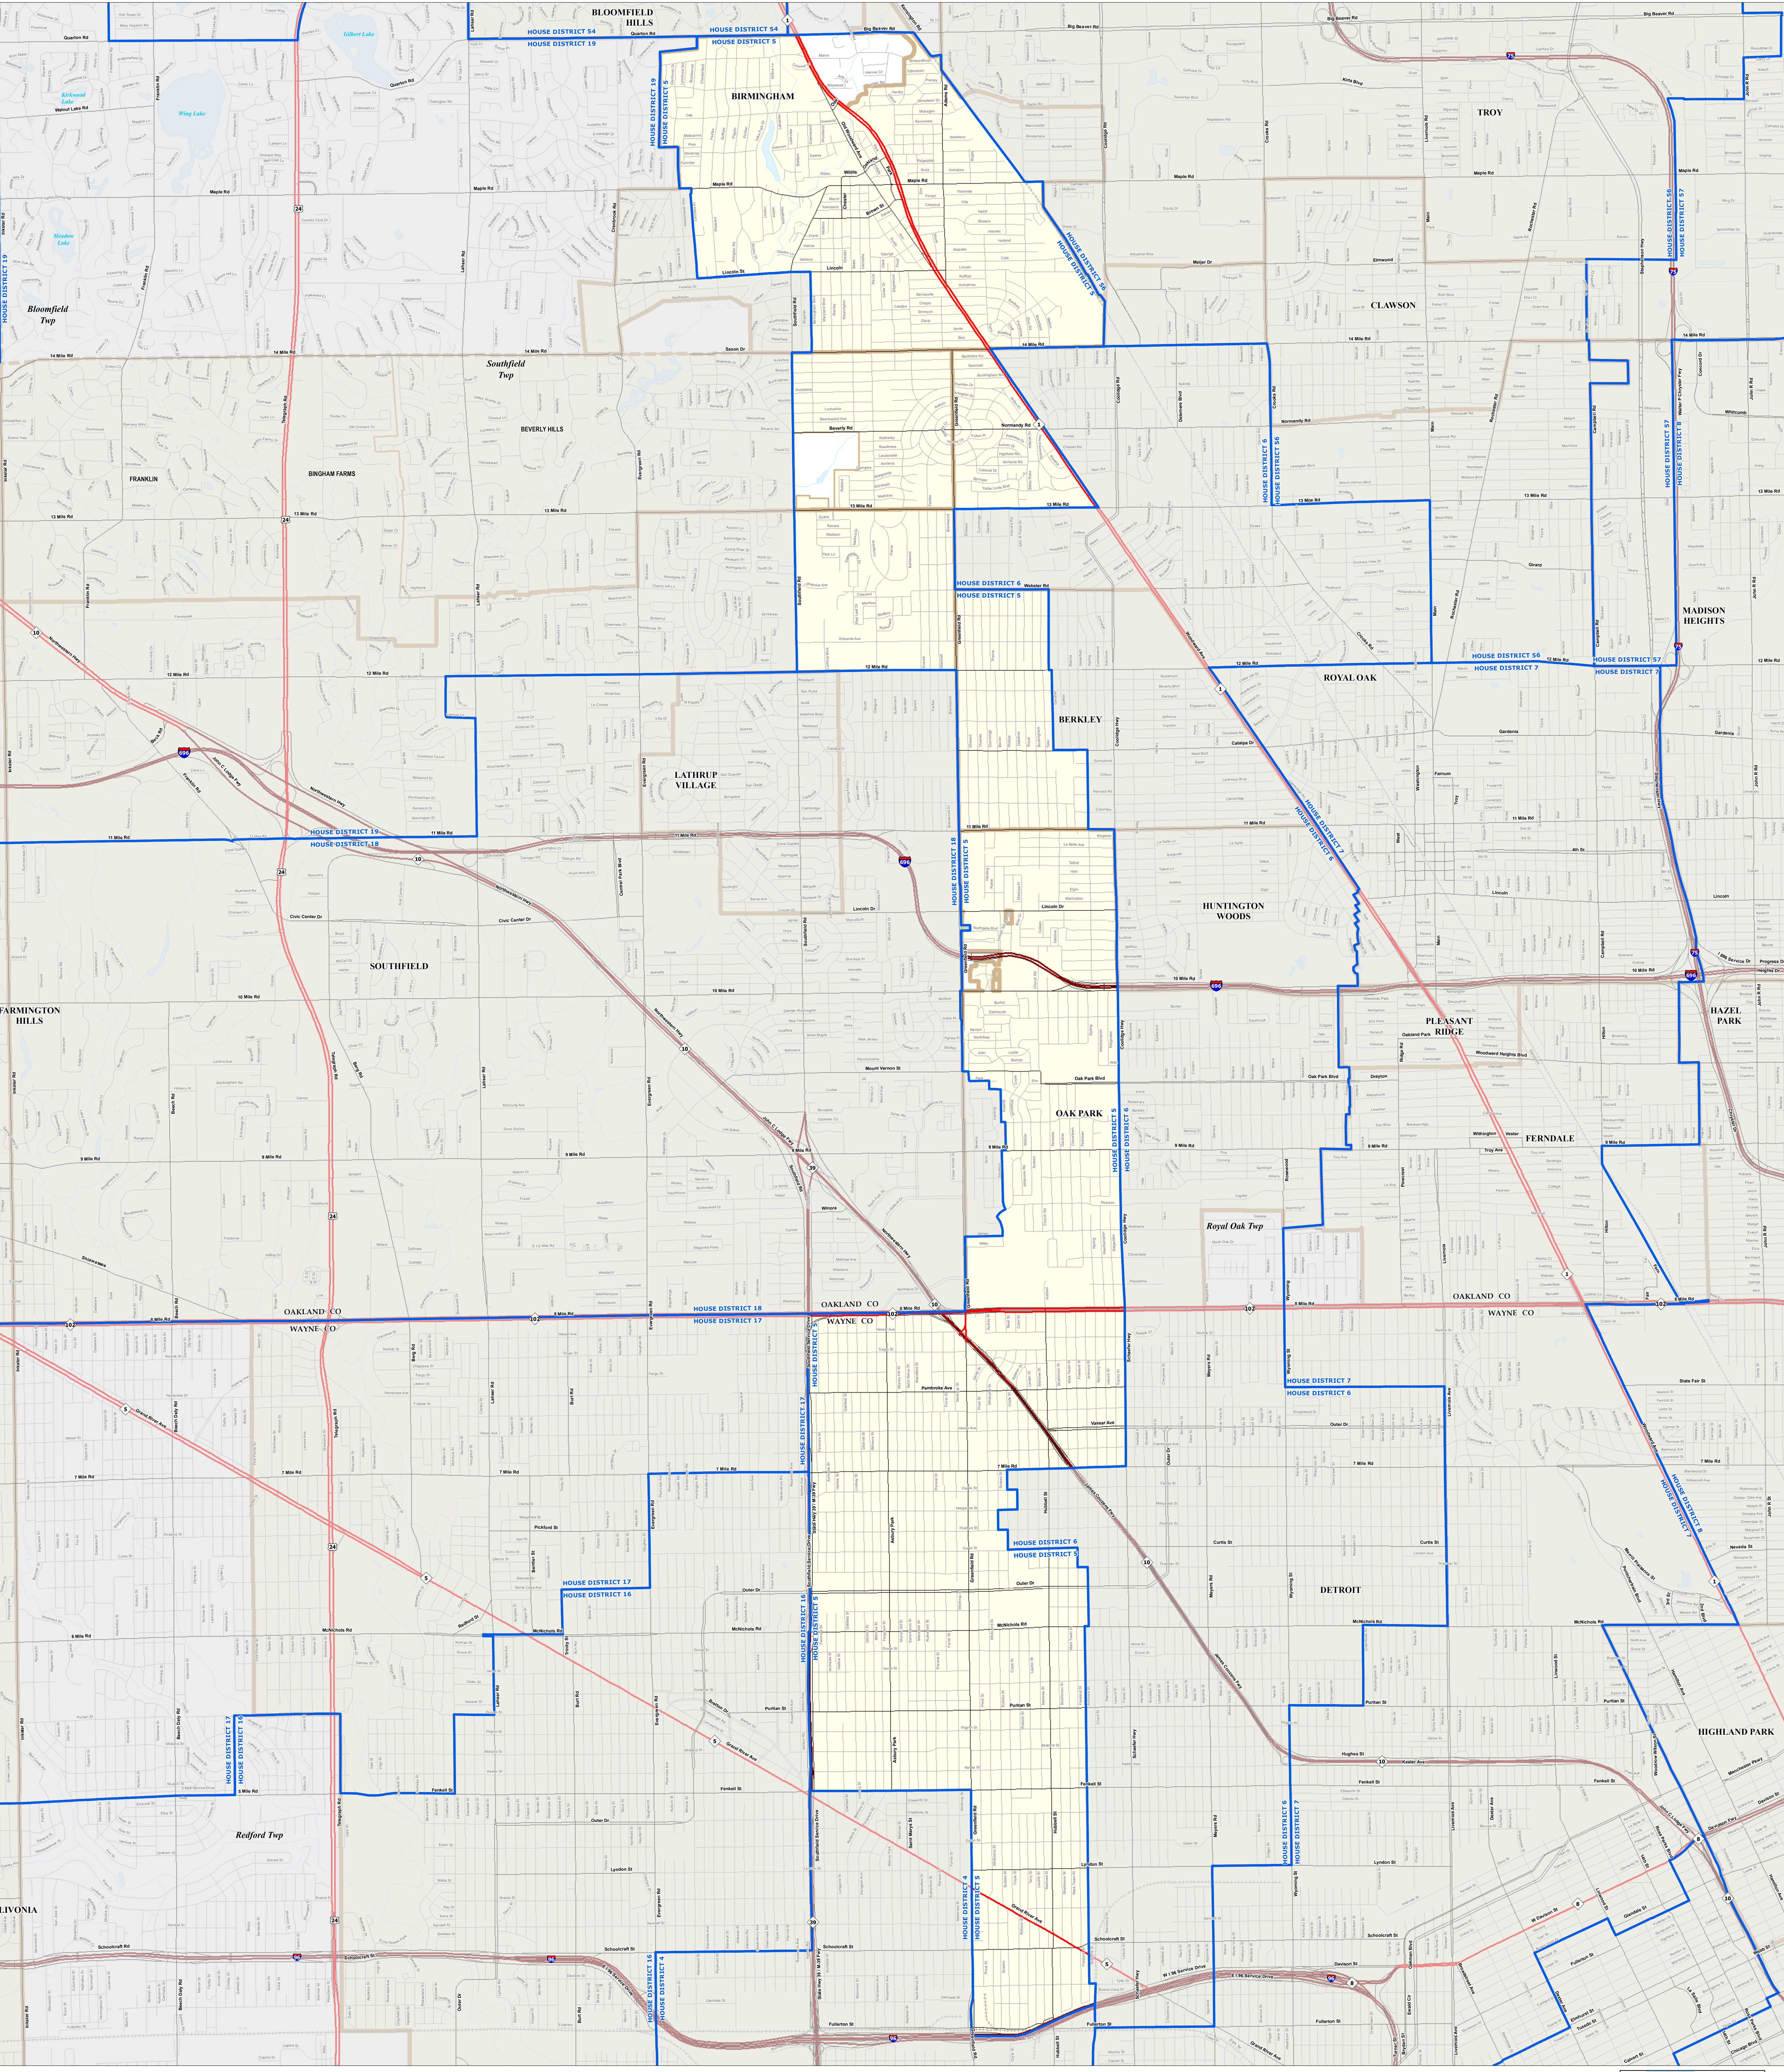

MICHIGAN STATE HOUSE DISTRICT 5

2021 Apportionment Plan

Legend

House District	Township	Freeway	Railroad
City	County	Highway	Water Feature
Village	State	Primary Road	River, Stream, or Drain
Unincorporated Place	Local Road